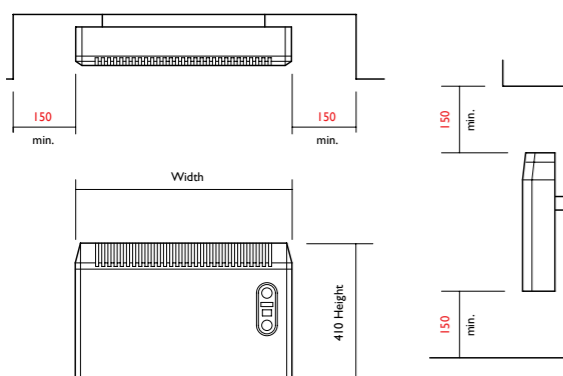

- Conveniently located controls.
- Range of heat outputs from 750W to 2.0kW
- Integral frost thermostat set at 5°C
- Safety thermal cutout on all models for added safety
- Supplied with wall mounting brackets
- 1 metre of cable supplied as standard – reduces installation time

Specification

Thermostat - Built in electronic ambient thermostat 0.5°C.

Element - Compact, mineral filled sheathed element for silent operation

Thermal cutout - Automatic reset type

Construction Details

Durable epoxy-polyester powder coated steel case with angled grille. Polycarbonate cover over heating controls.

Installation

Detachable wall mounting brackets.

Model	Output kW	Width mm	Height mm	Depth mm	Weight kg
HPH75	0.75	620	430	108	6.2
HPH75T	0.75	620	430	108	6.2
HPH125	1.25	690	430	108	6.6
HPH125T	1.25	690	430	108	6.6
HPH150	1.5	690	430	108	6.6
HPH150T	1.5	690	430	108	6.6
HPH200	2.0	860	430	108	8.0
HPH200T	2.0	860	430	108	8.0

Model	Rating kW	Width mm	Height mm	Depth mm	Weight kg
HDFH	2	300	190	115	2.0

The Manrose Downflow Heater will deliver welcoming warmth when it's most needed in bathrooms and shower areas, as well as in other locations such as kitchens, conservatories and garages. IP24 rated.