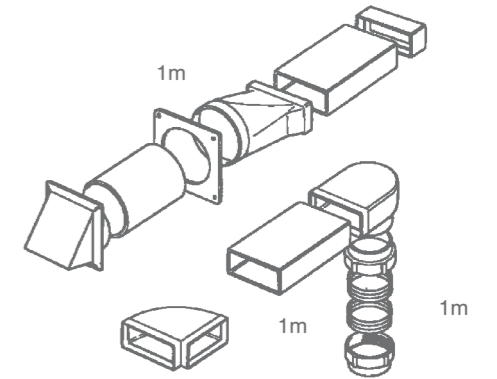

ROUND PIPE DUCTING KIT

With Cowled Outlet & 90° Bend

Cat. No.	Description	Size
72605	3m Round Pipe Ducting kit	150mm/6"
72607	3m Round Pipe Ducting kit	150mm/6"

HIGH PERFORMANCE DUCTING KIT

Flat Channel Ducting Kit

Cat. No.	Description	Size
72650	3m Flat Channel Ducting Kit with Cowled Outlet	150mm/6"

HIGH PERFORMANCE DUCTING KIT

Flat Channel Ducting Kit

Cat. No.	Description	Size
72653	3m Flat Channel Ducting Kit with Airbrick outlet	150mm/6"