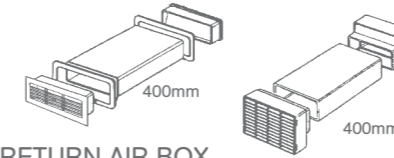

RECTANGULAR RETURN AIR BOX

With Fixed Louvre Grille

Cat. No.	Description	Size
7117	Rectangular 400mm	100mm/4"

Boxed Venting Kits

RECTANGULAR RETURN AIR BOX

With Airbrick Outlet

Cat. No.	Description	Size
7511	Rectangular 400mm	120mm/5"
7917	with High Performance 400mm Ducting	150mm/6"