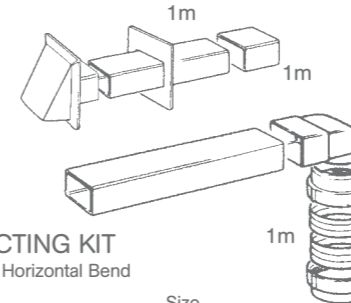

RECTANGULAR RETURN AIR BOX

With Fixed Louvre Grille

Cat. No.	Description	Size
7117	Rectangular 400mm	100mm/4"

Boxed Venting Kits

RECTANGULAR RETURN AIR BOX

With Airbrick Outlet

Cat. No.	Description	Size
7511	Rectangular 400mm	120mm/5"
7917	with High Performance 400mm Ducting	150mm/6"

Horizontal Bend

FLAT CHANNEL DUCTING KIT

With Weatherproof Cowl and Horizontal Bend

Cat. No.	Description	Size
7212	3m Flat Channel Ducting kit	100mm/4"
7214	3m Flat Channel Ducting kit with additional horizontal bend	100mm/4"