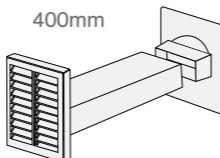

RECTANGULAR RETURN AIR BOX

With Fixed Louvre Grille

Cat. No.	Description	Size
7117	Rectangular 400mm	100mm/4"