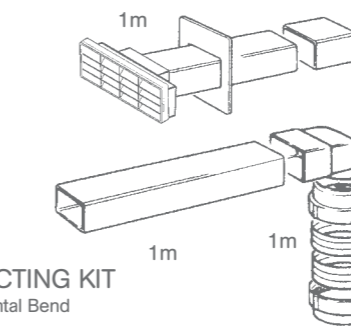

Horizontal Bend

FLAT CHANNEL DUCTING KIT

With Weatherproof Cowl and Horizontal Bend

Cat. No.	Description	Size
7212	3m Flat Channel Ducting kit	100mm/4"
7214	3m Flat Channel Ducting kit with additional horizontal bend	100mm/4"

Horizontal Bend

FLAT CHANNEL DUCTING KIT

With Airbrick Outlet & Horizontal Bend

Cat. No.	Description	Size
7227	3m Flat Channel Ducting kit	125mm/5"
7219	3m Flat Channel Ducting kit with additional horizontal bend	125mm/5"