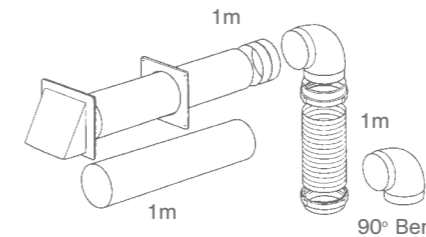

ROUND PIPE DUCTING KIT

With Cowled Outlet & 90° Bend

Cat. No.	Description	Size
72605	3m Round Pipe Ducting kit	150mm/6"
72607	3m Round Pipe Ducting kit	150mm/6"